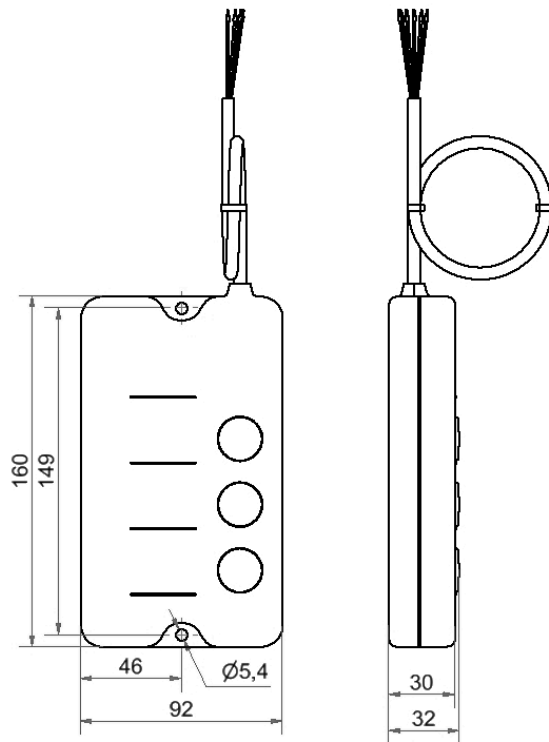

Modular Signal Towers / KombiSIGN 72
AndonLIGHT KS72 GN/YE/RD

! For additional installation and mounting information, refer to the appropriate user guide at www.werma.com. This printed copy is for information only and is subject to alteration.