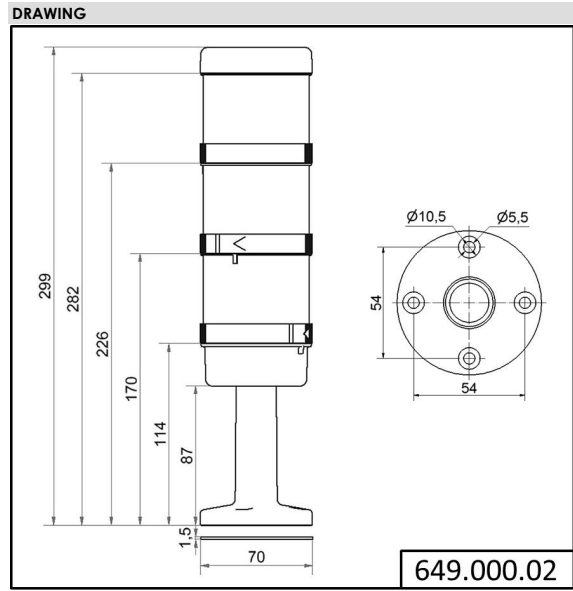

Modular Signal Towers / KombiSIGN 72
AndonLIGHT KS72 GN/YE/RD

! For additional installation and mounting information, refer to the appropriate user guide at www.werma.com. This printed copy is for information only and is subject to alteration.