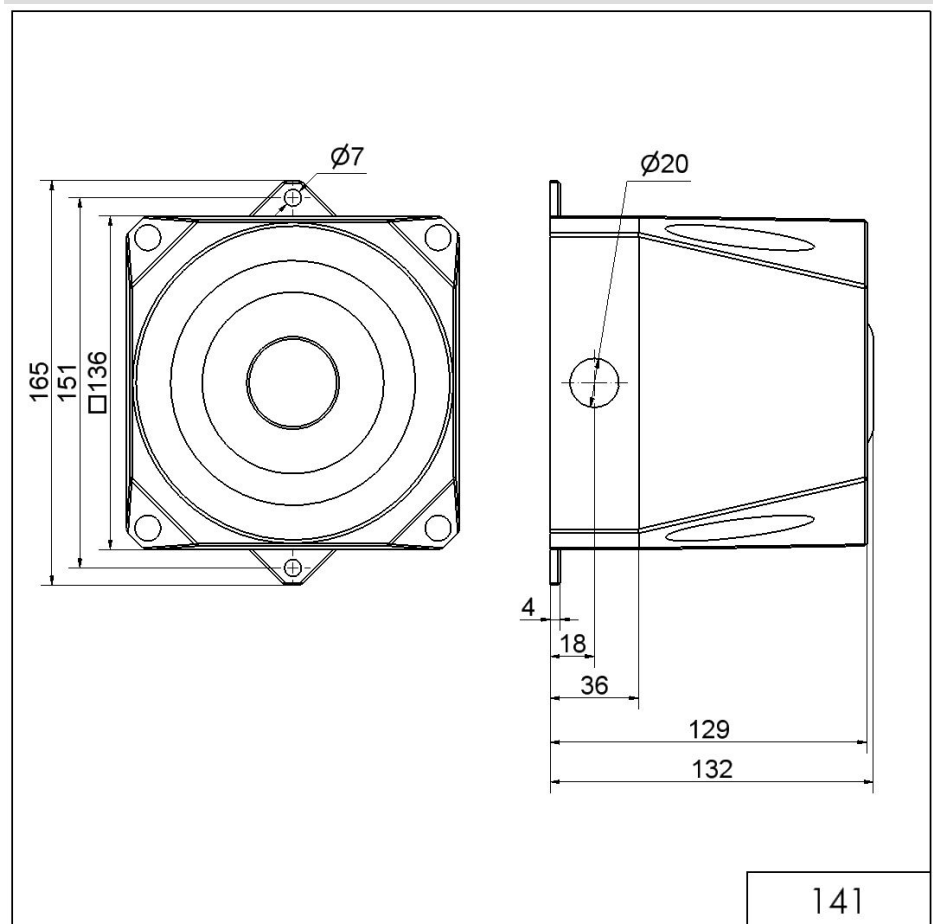

Horns and Sirens / Heavy-Duty multi-tone sounder
Multi-t.sounder WM 32 tne 115-230VAC RD

APPROVAL DATA	
Conforms with CE	Yes
WEEE	No
Conform with ATEX-directive	No
Conforms with CCC	No
Conforms with UL	No
Conforms with FCC	No
Conforms with IC	No
EAC certificate available	Yes
Conforms with AS-I	No
ICAO Certification	No
Conforms with GL	No
Conforms with RoHS CN	No
Conforms with VdS	No

DRAWING

! For additional installation and mounting information, refer to the appropriate user guide at www.werma.com. This printed copy is for information only and is subject to alteration.